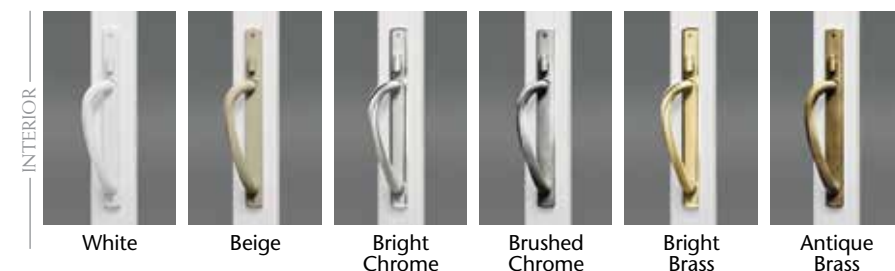

FRENCH PATIO DOOR HANDLES

Contemporary, Classic and French-style exterior patio door handles are available in white, beige and black.