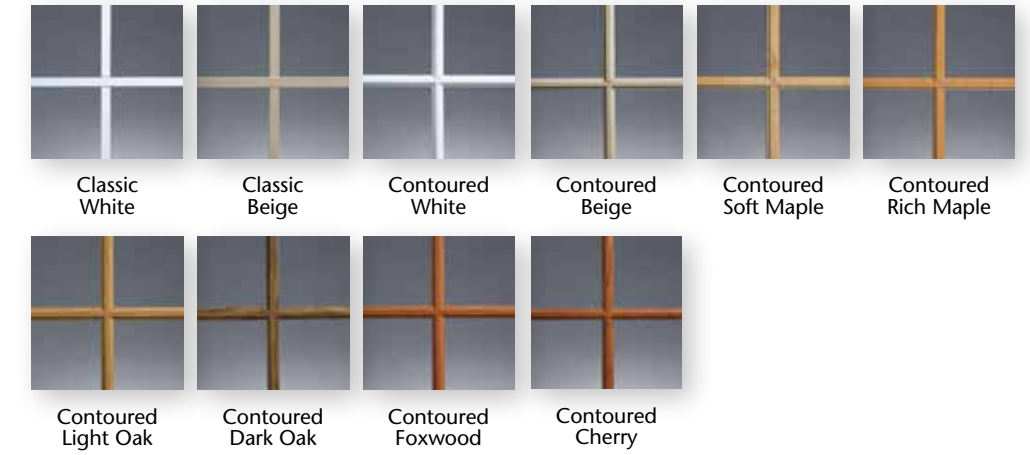

FrameWorks® Color Collection

EXCEPTIONAL STYLE FOR EVERY HOME.

Beauty and vision, performance and strength – it all comes together in Mezzo’s exciting collection of styles, colors and custom accents. Our FrameWorks exterior colors feature a cutting-edge polyurethane coating technology with heat-reflective pigments for a remarkably strong and fade-resistant finish. Interior woodgrain laminates are performance-engineered for superb durability that maintains its attractive appearance over the life of the product.

EXTERIOR COLORS

INTERIOR COLORS

†† White woodgrain is available with a beige base only; white woodgrain is not available for 6400 series patio doors. White and Beige windows will have matching interior hardware. Windows ordered with a Light Oak, Dark Oak, Soft Maple or Rich Maple interior will receive Pontiac Gold hardware. Windows ordered with a Cherry or Foxwood interior will receive Brown hardware.

Design Options

GRID OPTIONS

Decorative grids lend an added measure of style and dimension to your windows. All grids are enclosed within the insulated glass unit for easy cleaning. First, select a grid pattern from one of our four styles, and then choose a grid profile to achieve your ideal finished look.

Classic Grids – available in Colonial, Diamond, Prairie and Double Prairie patterns.

Contoured Grids – available in Colonial, Prairie and Double Prairie patterns.

PATTERNS

PROFILES

V-GROOVED CUT GLASS

Mezzo Windows and Alside Patio Doors also feature a selection of V-grooved cut glass patterns – the perfect way to add a touch of elegance without obstructing the view.

Choose a bold FrameWorks exterior color, such as English Red, to create striking beauty with custom appeal.