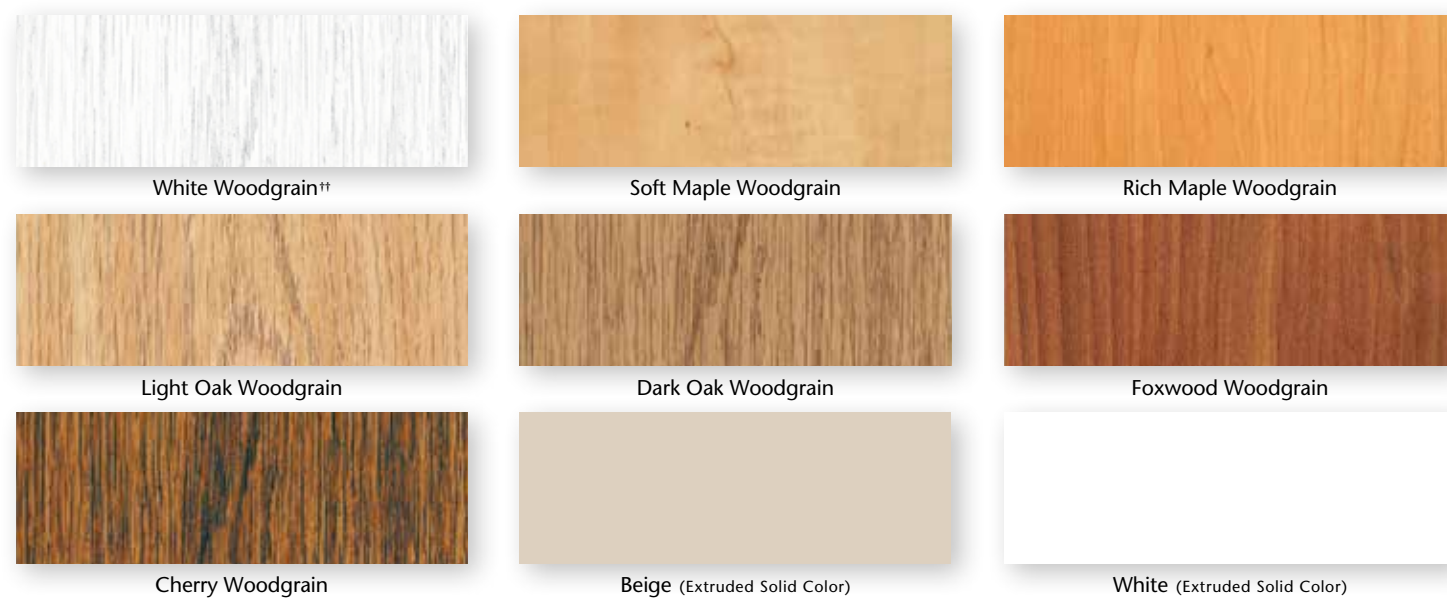

INTERIOR COLORS