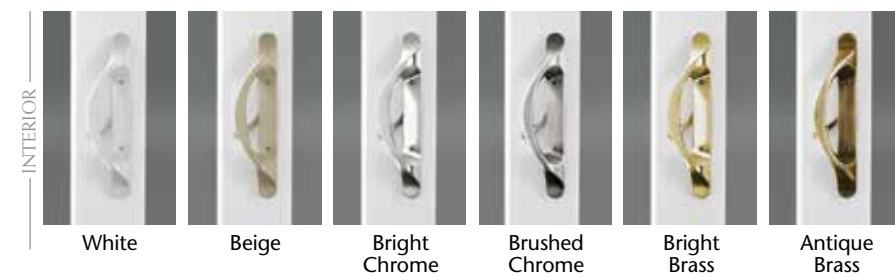

CONTEMPORARY-STYLE PATIO DOOR

CLASSIC-STYLE PATIO DOOR

A naturally beautiful point of view.

**Opposite page upper left:** The Contemporary-style patio door features 3" symmetrical sash rails for a sleek, clean-line design. **Opposite page upper right:** The Classic-style door conveys traditional beauty with generous 5" sash rails. **Opposite page bottom:** The 5" top rail, 7" bottom rail and 3" side rails of our French-style door combines French door charm with floor space-saving functionality.

### CONTEMPORARY AND CLASSIC PATIO DOOR HANDLES