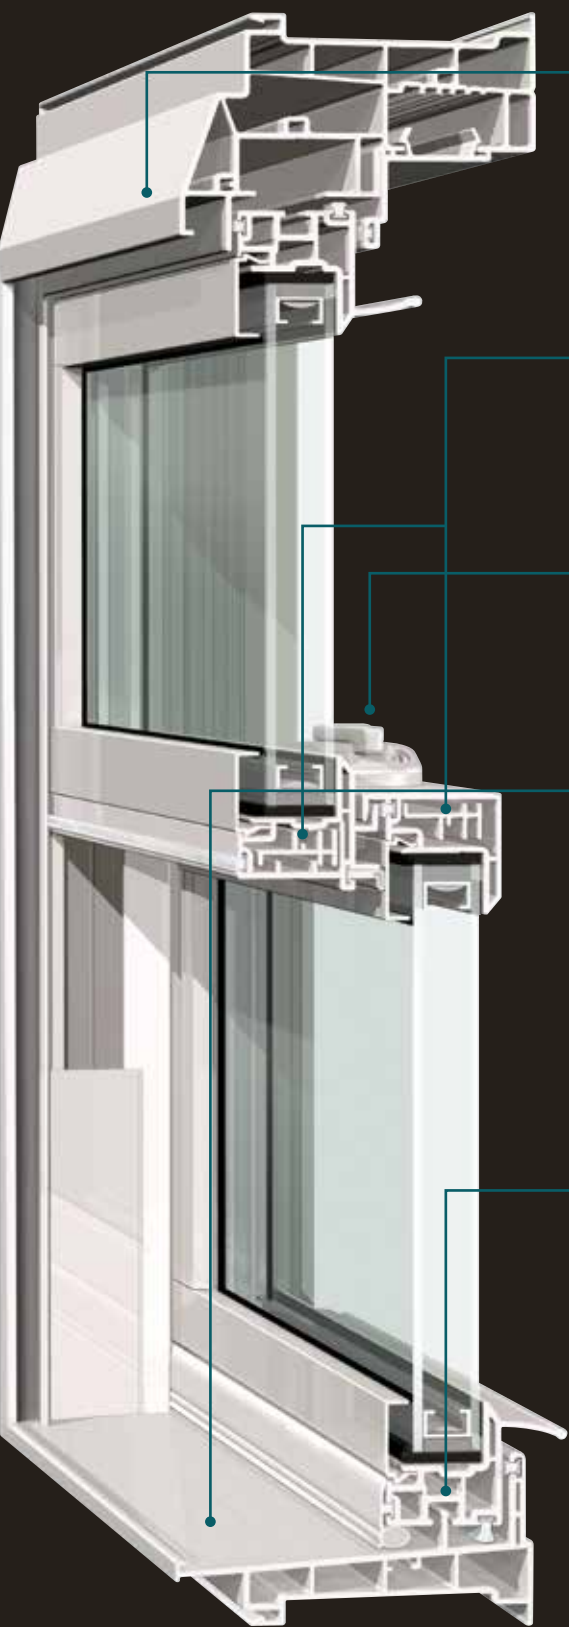

The beauty of our EdgeForce narrowline frame and sashes is subtle and substantial at the same time. The sleek design is visually clean and contemporary, with a larger glass area for exceptional daylighting and outside viewing. And beneath the elegance? Internal chambers are meticulously engineered for structural integrity and enhanced energy efficiency.

CoreFX is a structural component that never quits. This innovative composite reinforcement allows for secure mounting of hardware and the non-conductive material also reduces the transfer of energy for superior thermal performance.¹

Stylish and strong, this low-profile secure locking hardware features an indicator that tells you if your windows are left unlocked. But the true beauty of Defense-Tek is its end-of-throw cam shift locking action, expertly constructed for increased protection.

Forecaster elevates both the appearance and performance of Mezzo Windows with its smooth, uniform design. The true sloped sill is expertly crafted to provide a highly efficient drainage system that promotes water runoff without the use of weep holes.²

The benefits distinction here is three-fold: protection from air and water infiltration, increased structural stability and enhanced beauty. The integrated telescoping sill dam effortlessly blends strength with style.

When extreme wind and weather hit your home, Gatekeeper stands strong. Traditional sloped sill designs can allow the sash to bow during powerful winds, but with Gatekeeper interlocking sash-to-sill technology, the sash is channeled firmly into the window frame for a unified wall of strength. Combined with three layers of weatherstripping, Gatekeeper delivers unmatched protection, as well as peace of mind.

Improved form and functionality is the focus of our Ocular screen bulb seal. The compression bulb aids in the installation and removal of the extruded aluminum screen. The snug fit also eliminates light penetration between the screen and frame and helps block insect access.³

For enhanced appearance and ease of installation, two additional frame options also are available.⁴ Further optimize the energy efficiency of Mezzo Windows with a triple-pane insulated glass option.