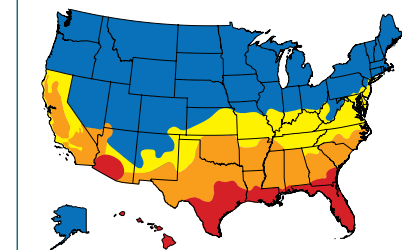

- Northern
- North-Central
- South-Central
- Southern

Mezzo Windows and Alside Patio Doors are available with a variety of glass options. Please consult your window professional to help you choose the best glass package to meet the ENERGY STAR requirements for your home and climate zone.

GLASS PACKAGES SPECIFIC TO YOUR NEEDS.

Insulated glass units* increase the energy efficiency of your windows beyond ordinary clear glass and can tailor the window to your specific climate challenges. The chart below makes it easy to compare the glass performance. The lower the U-Factor, the less energy you'll need to heat your home. The lower the Solar Heat Gain Coefficient (SHGC), the more you'll conserve on air-conditioning.

THERMAL PERFORMANCE COMPARISON⁵

	Double-Hung		Sliding	
	U-Factor	SHGC	U-Factor	SHGC
Clear Glass	0.46	0.59	0.45	0.59
ClimaTech	0.29	0.30	0.28	0.30
ClimaTech iE	0.28	0.30	0.28	0.30
ClimaTech Elite	0.28	0.21	0.28	0.21
ClimaTech ThermD	0.28	0.30	0.27	0.30
ClimaTech ThermD iE	0.27	0.30	0.27	0.30
ClimaTech ThermD Elite	0.27	0.21	0.27	0.21
ClimaTech ThermD TG2	0.22	0.26	0.21	0.26
ClimaTech ThermD TG2 Elite	0.22	0.19	0.21	0.19

⁵ Whole window values, standard Mezzo offering with composite reinforcements. ST and HP performance values are also available.

AIR/WATER/STRUCTURAL RESULTS

	Air	Water	Structural
Mezzo Base	.04	5.25	DP40
Mezzo ST	.08	7.5	DP50

TESTED AND PROVEN.

Mezzo Windows meet or exceed Air, Water and Structural Loads performance requirements as determined through ASTM (American Society for Testing and Materials) test methods, the globally recognized standards for product quality and safety.