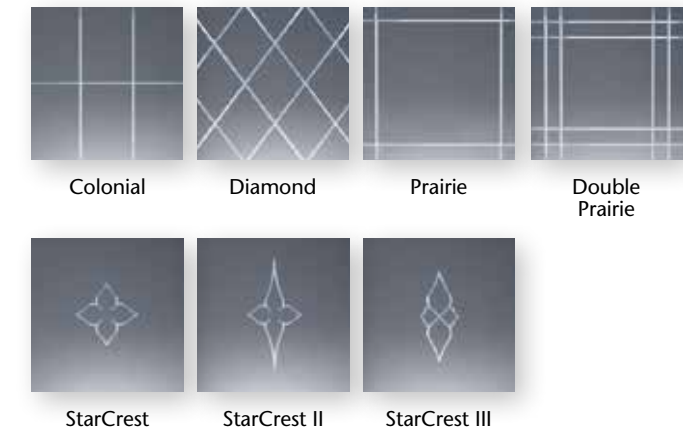

V-GROOVED CUT GLASS

Mezzo Windows and Alside Patio Doors also feature a selection of V-grooved cut glass patterns – the perfect way to add a touch of elegance without obstructing the view.